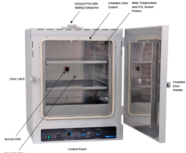

SHELDON SM03 3 CUBIC FOOT FORCED AIR OVEN

[Read More](#)

SKU: SM03E

Price: ~~$3,954.00~~ Original
price was:
~~$3,954.00~~ $3,200.00 Current
price is: $3,200.00.

Category: [Forced Air Ovens](#)

Tags: [Forced Air Oven](#),
[Hemp Oven](#), [Lab Oven](#), [Oven](#)