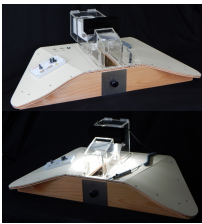

TREATED SEED INSPECTION STATION

Treated Seed Inspection Station

[Read More](#)

SKU: TSIS

Price: $6,250.00 – $6,500.00

Category: [Inspection Stations](#)

Tags: [Ergonomic inspection station](#), [Inspection station](#), [MAT OSU](#), [Treated Seed Inspection Station](#), [TSIS](#)